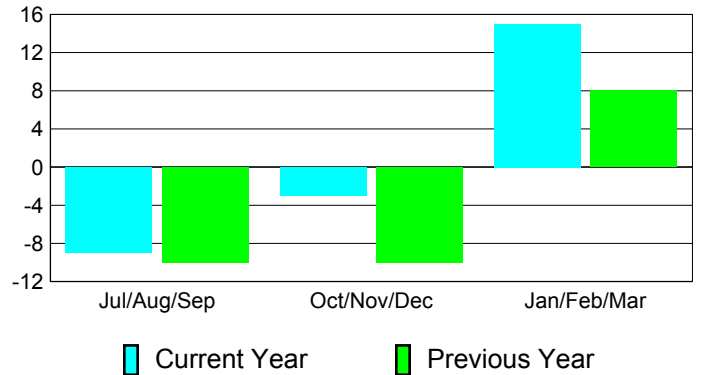

Gender Comparison 2010-2011

Jul/Aug/Sep

Oct/Nov/Dec

Jan/Feb/Mar

Male

Female