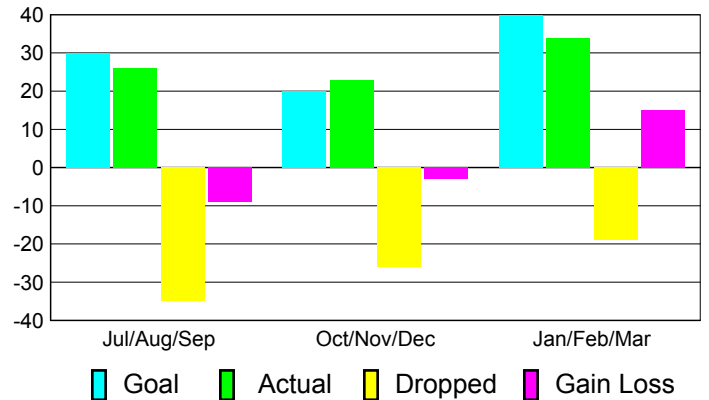

### YTD Status Quo Clubs 2010-2011

Status Quo Clubs Compared to Status Quo Members

## MEMBERSHIP

**Membership Results  
2010-2011**

**Membership  
2009-2010**

Month	Net Memb Goal	Actual New Memb	Actual Dropped Memb	Gain/Loss of Memb	Gain/Loss of Memb
Jul/Aug/Sep	30	26	-35	-9	-10
Oct/Nov/Dec	20	23	-26	-3	-10
Jan/Feb/Mar	40	34	-19	15	8
<b>Totals</b>	<b>90</b>	<b>83</b>	<b>-80</b>	<b>3</b>	<b>-12</b>

### Membership Results 2010-2011

Goal, New, Dropped, Gain/Loss

### Comparison of Membership Gain/Loss

Current Year Compared to the Previous Year